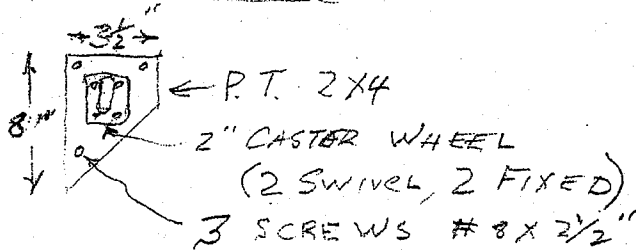

Plastic PLANTER 12 7/8"
THICKNESS OF T-111 1/32" x 2 - 1/16"

TOTAL SHORT LENGTH OF MITERED END FRAMES 13 - 9/16"

TOTAL SHORT LENGTH MITERED SIDE FRAMES 18 - 9/16"

FOOT DETAIL

DRAIN PAN ACCESS
OPENING SURROUNDED
WITH 3/8" PLASTIC TUBING
SPLIT AND GLUED IN PLACE