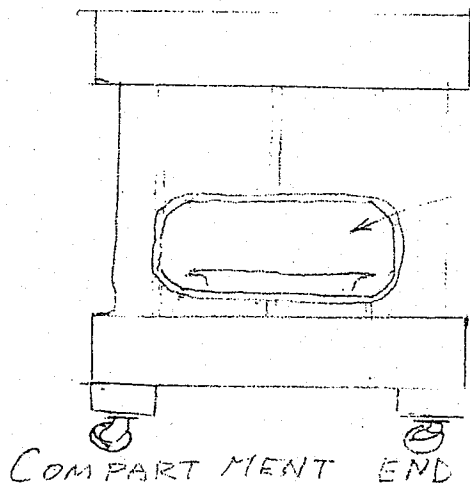

Plastic PLANTER 12 7/8"
THICKNESS OF T-111 1/32" x 2 - 1/16"

TOTAL SHORT LENGTH OF MITERED END FRAMES 13 - 9/16"

TOTAL SHORT LENGTH MITERED SIDE FRAMES 18 - 9/16"

FOOT DETAIL

DRAIN PAN ACCESS
OPENING SURROUNDED
WITH 3/8" PLASTIC TUBING
SPLIT AND GLUED IN PLACE